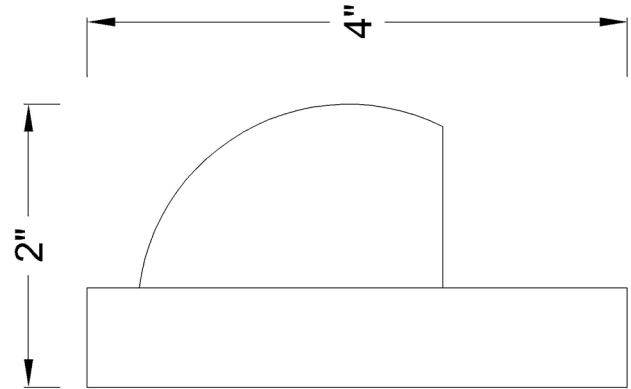

DIMENSIONS:

4" x 2"

AS-158-BR
AS-158-BK

STEP LIGHTS WITH LED LAMPS

Ideal for walkway and pathway, stairway and more.

ELECTRICAL SPECIFICATIONS:

- Voltage: 12V AC/DC
- Wattage: 3W
- Efficacy: 100LM/W

HOUSING SPECIFICATIONS:

- Cast Aluminum, Bronze/Black Finish
- 3FT. STP-2 18AWG lead wire
- Silicon-filled Wire Nuts
- IP rating: IP67, Wet Locations

CERTIFICATIONS:

MODEL	WATTS	VOLTAGE	LUMENS	FINISH
AS-158-BR	3W	12VAC/DC	300LM	Bronze (BR)
AS-158-BK	3W	12VAC/DC	300LM	Black (BK)

ACCESSORIES INCLUDED:

LIGHTING SPECIFICATIONS:

- Light Source: LED JC G4 corn lamp Bi-pin
- Lens: Glass Lens
- Total lumens: 300LM
- Color Temperature: 3000K
- Beam Angle: 80°

WARRANTY: 3 years